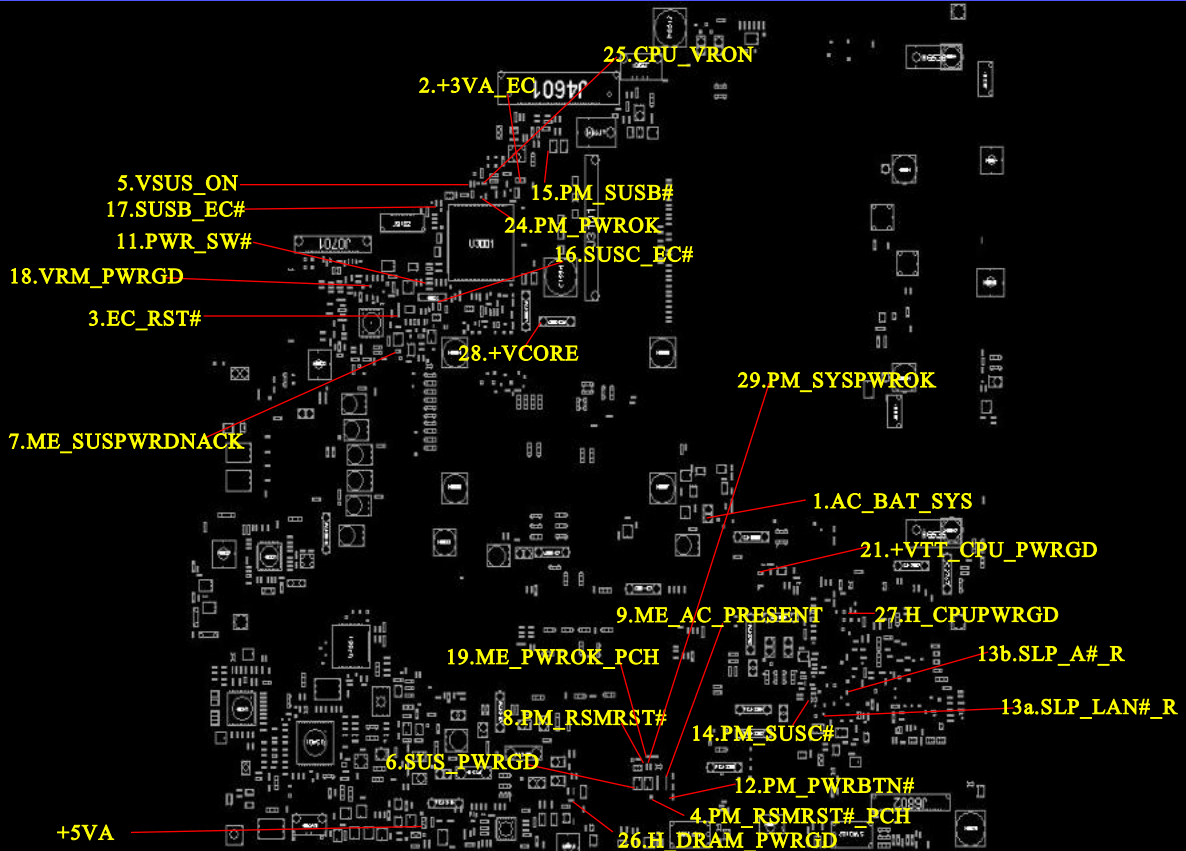

K43SA Repair Guide

2011/5/9
Janmouss_chang
CSC-GRMA

BLOCK DIAGRAM

K43SA SCHEMATIC R2.0

Power	Page 61
VCORE & VGFY	Page 61
System	Page 61
VCCP	Page 61
DDR & VTT	Page 61
-1.5VS	Page 61
+0.9VS	Page 61
Charger	Page 64
Load Switch	Page 61
Power Protect	Page 64

K43SA Repair Guide

2011/5/9
Janmouss_chang
CSC-GRMA

AC-IN Mode

K43SA Repair Guide(TOP)

2011/5/9
Janmou_chang
CSC-GRMA

K43SA Repair Guide(Bottom)

2011/5/9
Janmouss_chang
CSC-GRMA