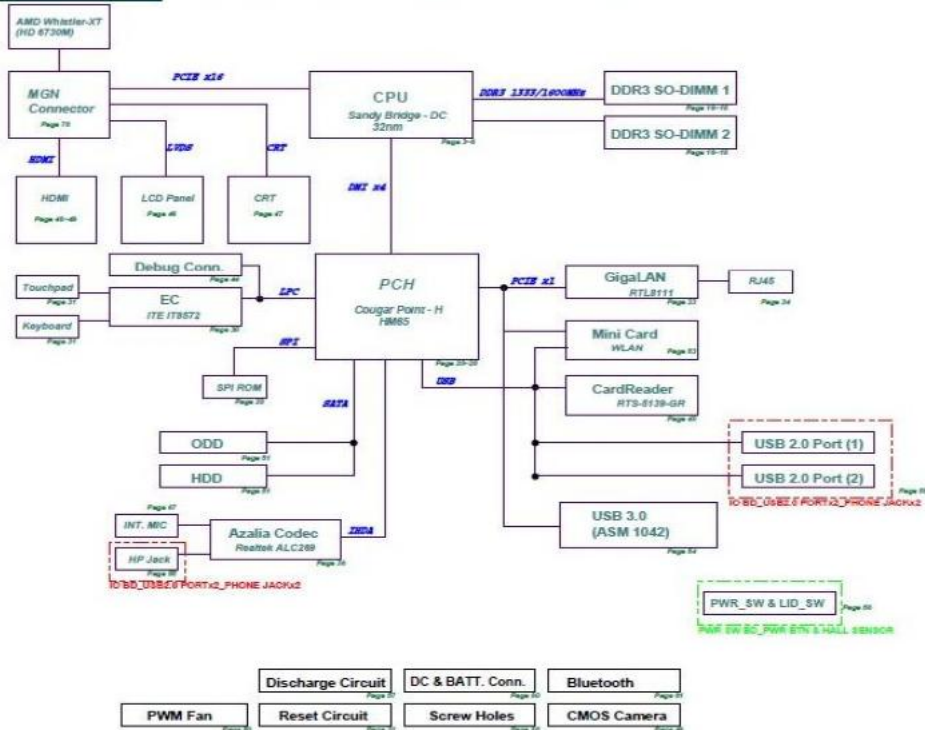

K43SA Repair Guide

2011/5/9
Janmouss_chang
CSC-GRMA

BLOCK DIAGRAM

K43SA SCHEMATIC R2.0

Power	Page 61
VCORE & VGFY	Page 61
System	Page 61
VCCP	Page 61
DDR & VTT	Page 61
-1.5VS	Page 61
+0.9VS	Page 61
Charger	Page 64
Load Switch	Page 61
Power Protect	Page 64

K43SA Repair Guide

2011/5/9
Janmouss_chang
CSC-GRMA

AC-IN Mode

K43SA Repair Guide(TOP)

2011/5/9
Janmou_chang
CSC-GRMA

K43SA Repair Guide(Bottom)

2011/5/9
Janmouss_chang
CSC-GRMA