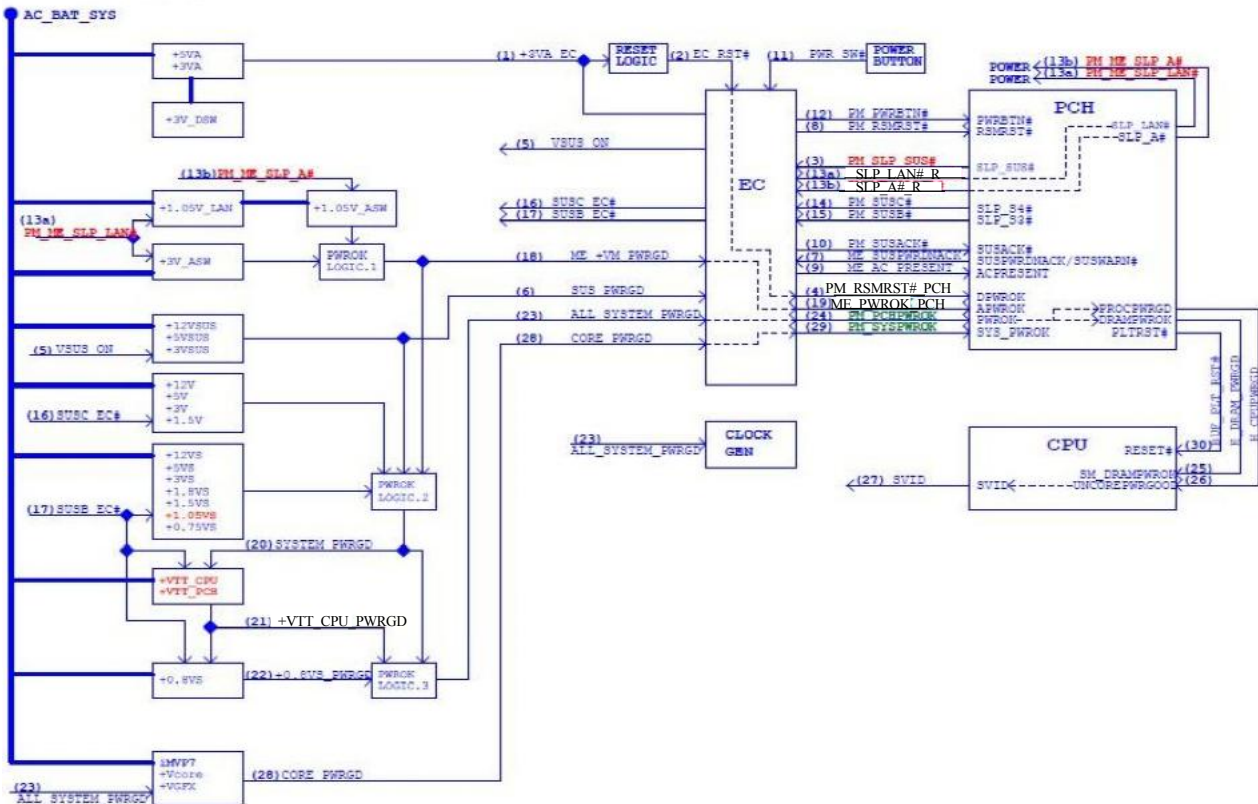

K43SA Repair Guide

2011/5/9
Janmouss_chang
CSC-GRMA

BLOCK DIAGRAM

K43SA SCHEMATIC R2.0

Power	Page 61
VCORE & VGFY	Page 61
System	Page 61
VCCP	Page 61
DDR & VTT	Page 61
-1.5VS	Page 61
+0.9VS	Page 61
Charger	Page 64
Load Switch	Page 61
Power Protect	Page 64

K43SA Repair Guide

2011/5/9
Janmouss_chang
CSC-GRMA

AC-IN Mode

K43SA Repair Guide(TOP)

2011/5/9
Janmou_chang
CSC-GRMA

K43SA Repair Guide(Bottom)

2011/5/9
Janmouss_chang
CSC-GRMA